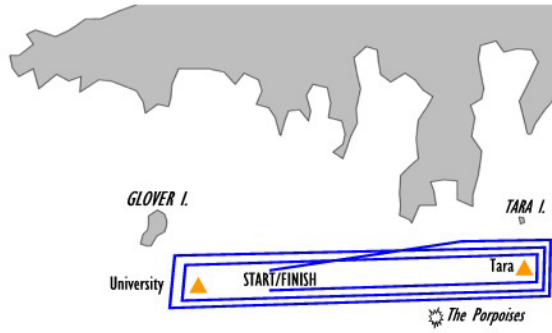

Starting Area Location:  
South of True Blue Bay  
and East of Glover Island.

Grenada Sailing Association  
**Course J24 D**  
South Coast

Start: Tara to port:  
University to port:  
Tara to port:  
University to port:  
Tara to port:  
Finish

N.B. Porpoises Shoal shall rank as an obstruction.

Grenada Sailing Association  
**Course F**  
St George's to True Blue Pursuit

Starting Area Location:  
St George's Harbour

Course F Pursuit Race All classes:

St George's Start:

Dougie to port:

Point Salines to port:

Glovers Island to port:

Finish

**J24 COURSES ONLY**