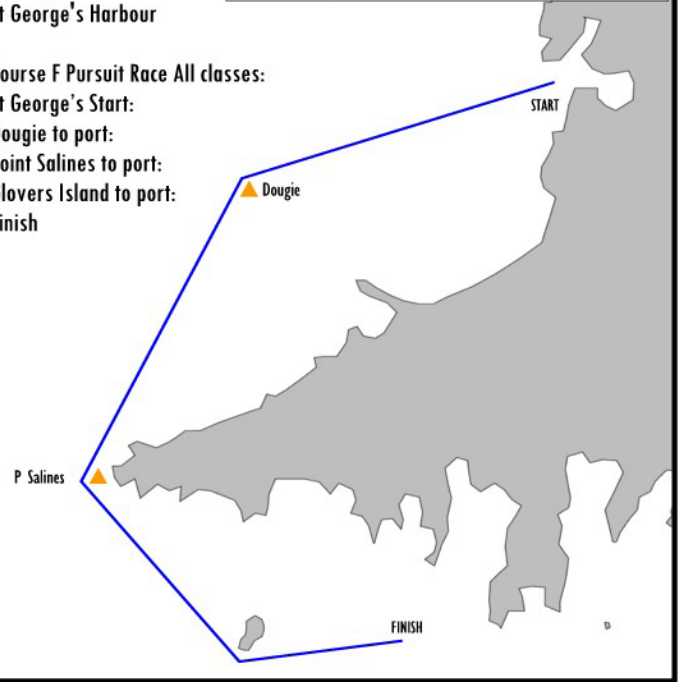

Starting Area Location:  
South of True Blue Bay  
and East of Glover Island.

Grenada Sailing Association  
**Course J24 D**  
South Coast

Start: Tara to port:  
University to port:  
Tara to port:  
University to port:  
Tara to port:  
Finish

N.B. Porpoises Shoal shall rank as an obstruction.

Grenada Sailing Association  
**Course F**  
St George's to True Blue Pursuit

Starting Area Location:  
St George's Harbour

Course F Pursuit Race All classes:

St George's Start:

Dougie to port:

Point Salines to port:

Glovers Island to port:

Finish

**J24 COURSES ONLY**