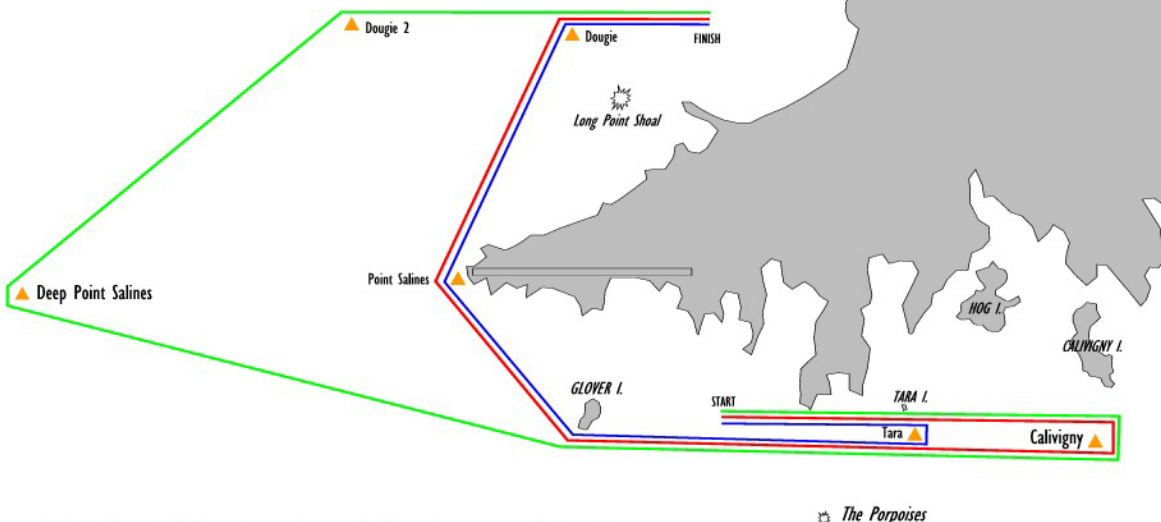

Grenada Sailing Association
Course E
South Coast to Grand Anse