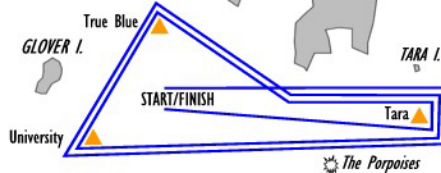

Starting Area Location:  
South of True Blue Bay and East of Glover Island.

**Course D1 Blue**  
Start: Tara to port: True Blue to port:  
University to port: Tara to port:  
True Blue to port: University to port:  
Tara to port:  
Finish

**Course D2 Red**  
Start: Tara to port: True Blue to port:  
University to port: Tara to port:  
True Blue to port: University to port:  
Tara to port: True Blue to port:  
University to port: Tara to port:  
Finish

**Course D3 Green**  
Start: Tara to port: Glovers Island to stbd:  
Deep Point Saline to port: Glovers Island to port:  
Tara to port: Glovers Island to stbd:  
Deep Point Saline to port: Glovers Island to port:  
Tara to port:  
Finish

N.B. Porpoises Shoal shall rank as an obstruction.

Grenada Sailing Association  
**Course D**  
South Coast Race

**Course D1**

**Course D2**

**Course D3**

Starting Area Location: South of True Blue Bay & East of Glover Island