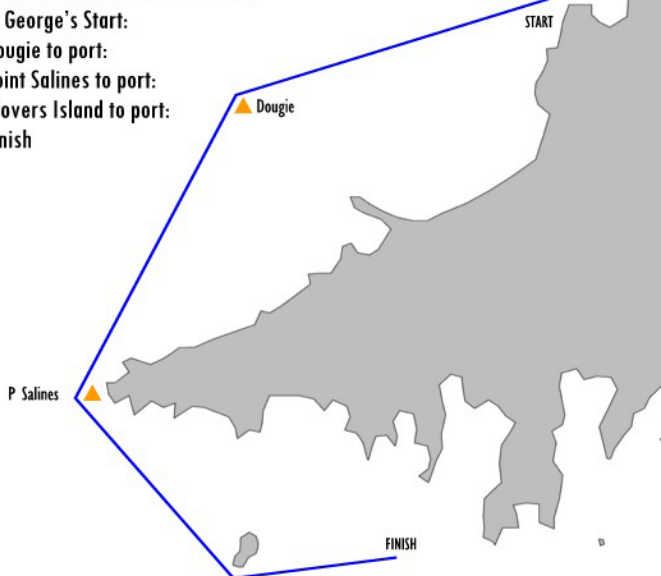

Starting Area Location:  
South of True Blue Bay and East of Glover Island.

**Course D1 Blue**  
Start: Tara to port: True Blue to port:  
University to port: Tara to port:  
True Blue to port: University to port:  
Tara to port:  
Finish

**Course E3 Green**  
Start:  
Calivigny to Stbd:  
Glovers Island to Stbd.:  
Deep Point Saline to stbd.:  
Dougjie 2 to Stbd.:  
Finish

N.B. Long Point Shoal & the Porpoises shall rank as an obstruction.

Grenada Sailing Association  
**Course E**  
South Coast to Grand Anse

Starting Area Location:  
St George's Harbour

Grenada Sailing Association  
**Course F**  
St George's to True Blue Pursuit

Course F Pursuit Race All classes:  
St George's Start:  
Dougjie to port:  
Point Salines to port:  
Glovers Island to port:  
Finish

Starting Area Location: Grand Anse Bay

**Course G 1 Blue**  
Start: Laddie to port:  
George to port:  
Dougjie to port:  
Laddie to port:  
George to port:  
Dougjie to port:  
Finish

**Course G 2 Red**  
Start: Laddie to port:  
Dougjie to port:  
Laddie to port:  
Dougjie to port:  
Laddie to port:  
Dougjie to port:  
Finish