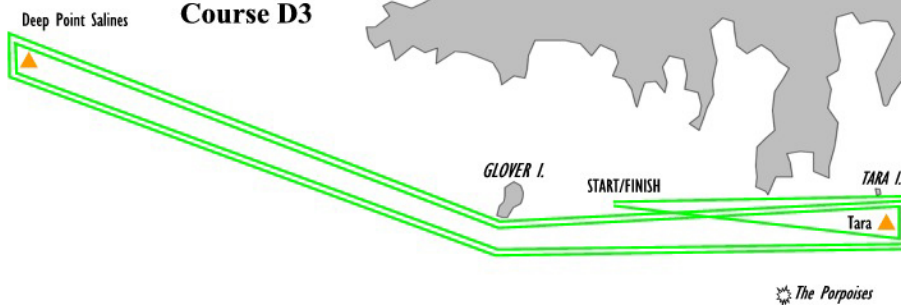

N.B. Porpoises Shoal shall rank as an obstruction.

Grenada Sailing Association  
**Course D**  
South Coast Race

**Course D1**

**Course D2**

**Course D3**

Starting Area Location: South of True Blue Bay & East of Glover Island

**Course E1 Blue**  
Start: Tara to stbd:  
Glovers Island to stbd.:  
Point Saline to stbd.:  
Dougjie to stbd.:  
Finish

**Course E2 Red**  
Start:  
Calivigny to Stbd:  
Glovers Island to Stbd.:  
Point Saline to Stbd.:  
Dougjie to Stbd.:  
Finish

**Course E3 Green**  
Start:  
Calivigny to Stbd:  
Glovers Island to Stbd.:  
Deep Point Saline to stbd.:  
Dougjie 2 to Stbd.:  
Finish

N.B. Long Point Shoal & the Porpoises shall rank as an obstruction.